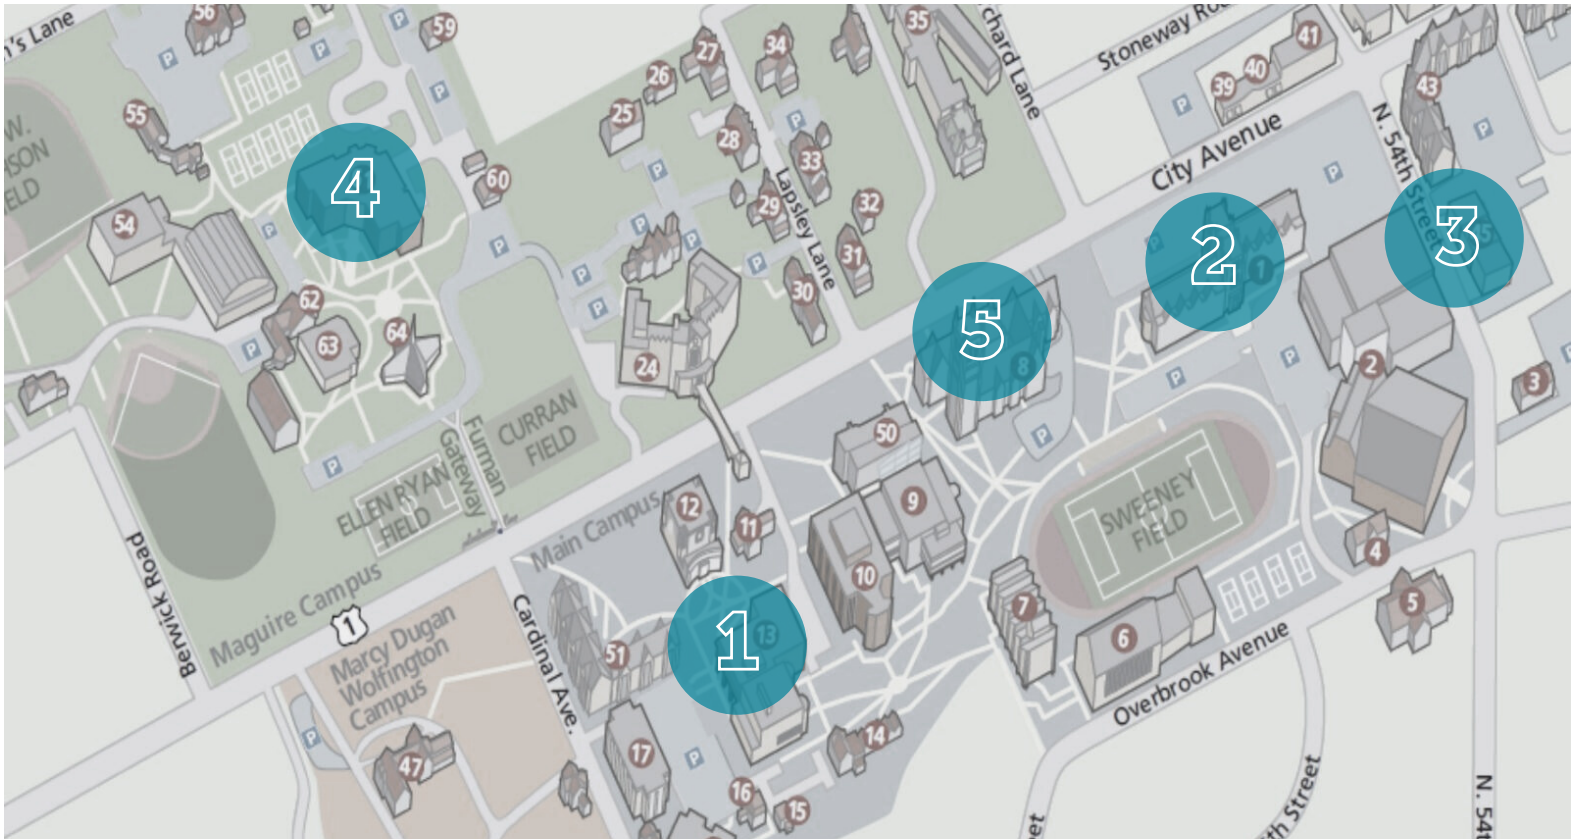

# CAMPUS DINING MAP

1

## THE KETTLE

**Kettle Dining Hall**  
M-F: 7:30am-8pm  
Sat-Sun: 9:30am-7pm

**Jamba Juice**  
M-F: 8am-8pm  
Sat-Sun: Closed

**The Spread**  
M-F: 11am-10pm  
Sat-Sun: 5pm-10pm

**POD Market**  
M-F: 10am-10pm  
Sat-Sun: 3pm-10pm

## HAWKS LANDING

**Starbucks**  
M-F: 7am-7pm  
Sat-Sun: 9am-2pm

5

### POD MARKET/FRESHENS

M-Th: 7:30am-10pm  
F: 7:3am-8pm  
Sat: 9:30am-8pm  
Sun: 9:30am-10pm